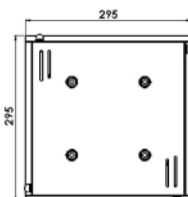

MODELNO	FB100	FB120
WATTAGE	25+25+25+25W	30+30+30+30W
DIAMETER	295X295mm	295X295mm
HEIGHT	115mm	115mm
CUTOUT	274X274mm	274X274mm

LED CREE/BRIDGELUX
DRIVER PHILIPS/FULHAM/OSRAM
REFLECTOR DARKOO / INDIAN
COLOUR TEMP 2700K/3000K/4000K/6500K
LUMEN EFFICIENCY 120-140LM/W
LED BEAM ANGLE 24°/36°/60°
BODY COLOUR WHITE/BLACK