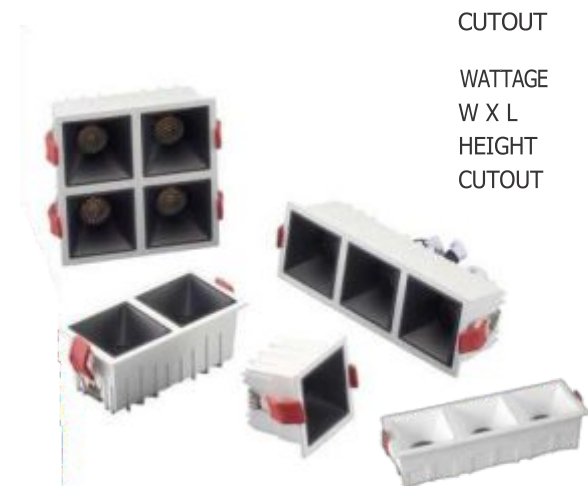

RF 2.4G

TRICOLOURWITHRF+BT+WIFIDIMMINGAVAILABLE