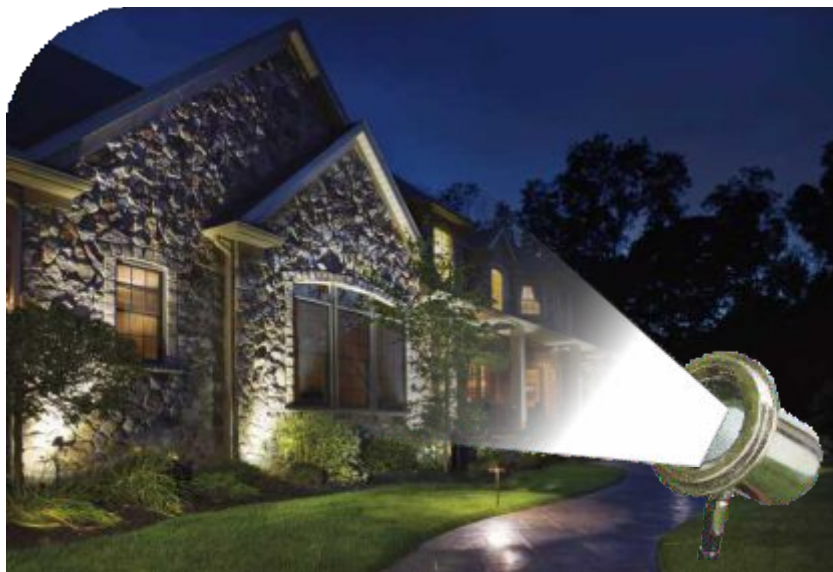

MODELNO Sp8
WATTAGE 8W-12W
LED CREE/LUMILED/BRIDGELUX
DRIVER PHILIPS/FULHAM/OSRAM
BEAM ANGLE 40°
MATERIAL ALUMINUM DIECASTING
COLOURTEMP2700K/3000K/4000K/6500K IP
RATING IP 65