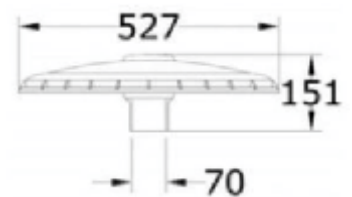

MODEL: NEO
 WATTAGE 7W
 LED SOURCE PHILIPSJUPITER
 COLOUR TEMP 2700K/4000K/5000K
 LUMENEFFICIENCY130LM/W
 IPRATING IP65
 SIZE 410X350X160MM

MODEL: ANTILLA
 WATTAGE 45W
 LED BRIDGELUX
 DRIVER PHILIPS/FULHAM/OSRAM
 COLOUR TEMP 3000K / 4000K / 6500K
 LUMENEFFICIENCY100LM/W
 IPRATING IP65
 SIZE 527X151MM
 POLESIZE 70MM