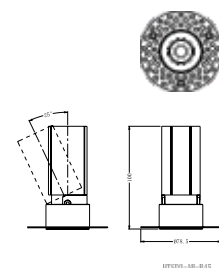

BELLA SPOTLIGHT

WATTAGE	3W	6W	10W
DIAMETER	30MM	40MM	50MM
HEIGHT	60MM	80MM	100MM
CUTOUT	25MM	35MM	45MM

LED	BRIDGELUX/CREE
DRIVER	PHILIPS/FULHAM/OSRAM
COLOUR TEMP	2700K/3000K/3500K/4000K/5000K/6500K
LUMEN EFFICIENCY	120-140 LM / W
LEDBEAMANGLE	24°
RINGCOLOUR	WHITE/BLACK
BODYCOLOUR	BLACK /WHITE
MATERIAL	ALUMINUMDIECASTING

BELLA TRIMLESS SPOTLIGHT

WATTAGE	3W	6W	10W
DIAMETER	53MM	65MM	79MM
HEIGHT	60MM	80MM	100MM
CUTOUT	25MM	35MM	45MM

LED	BRIDGELUX/CREE
DRIVER	PHILIPS/FULHAM/OSRAM
COLOUR TEMP	2700K/3000K/3500K/4000K/5000K/6500K
LUMEN EFFICIENCY	120-140 LM / W
LEDBEAMANGLE	24°
RINGCOLOUR	WHITE/BLACK
BODYCOLOUR	BLACK /WHITE
MATERIAL	ALUMINUMDIECASTING