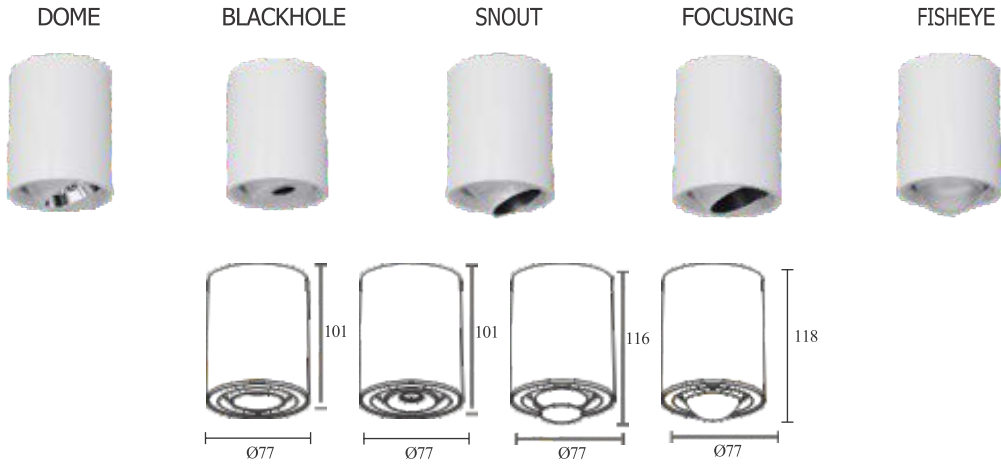

DOME ROUND SURFACE 12W

DOME SQUARE SURFACE 12W