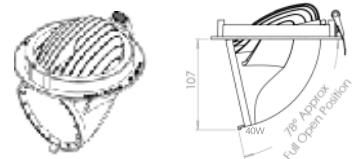

ZOOM GIMBAL

ZOOMSINGLEGIMBAL

WATTAGE	25W	30W
DIAMETER	140mm	140mm
HEIGHT	110mm	110mm
CUTOUT	132mm	132mm

ZOOMDOUBLEGIMBAL

WATTAGE	25+25W	30+30W
DIAMETER	140X280MM	140X280MM
HEIGHT	110mm	110mm
CUTOUT	260X132mm	260X132mm