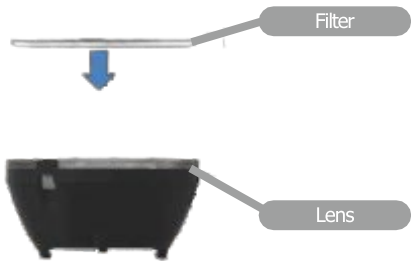

Honeycomb Mesh
(7-40W)

RF 2.4G

TRICOLOURWITHRF+BT+WIFIDIMMINGAVAILABLE

FILTER APPLICATION

Flat Face Up

Linear filter

Single Asymmetric

Double Asymmetric

Vertical Down Mounting

Different Angle Different Filter Different Effect

24°

24°+Linear

24°+Single Asymmetric

24°+Double Asymmetric

Direct Lens

Single Asymmetric