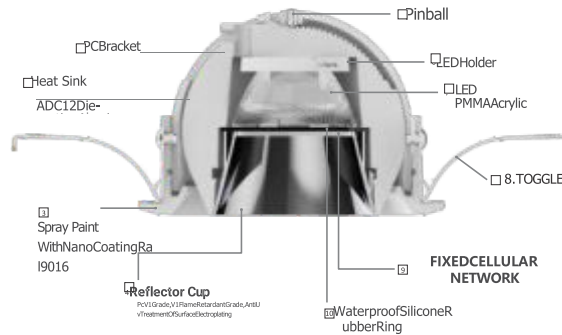

Honeycomb Mesh
Available for all size

RF 2.4G

TRICOLOURWITHRF+BT+WIFIDIMMINGAVAILABLE

DOME ROUND SURFACE 12W

DOME SQUARE SURFACE 12W

RF 2.4G

TRICOLOUR WITH RF + BT + WIFI DIMMING AVAILABLE

JAZZ SPOTLIGHT