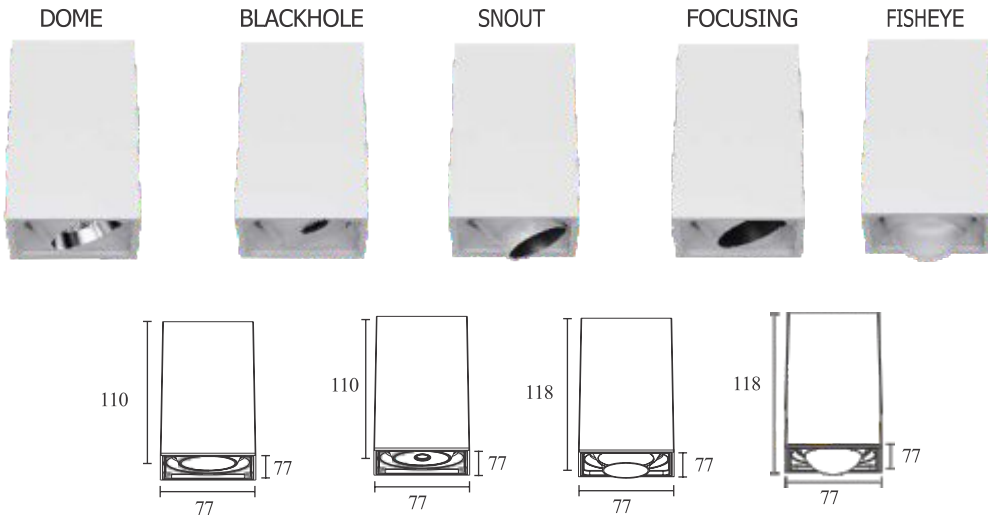

RF 2.4G

TRICOLOUR WITH RF + BT + WIFI DIMMING AVAILABLE