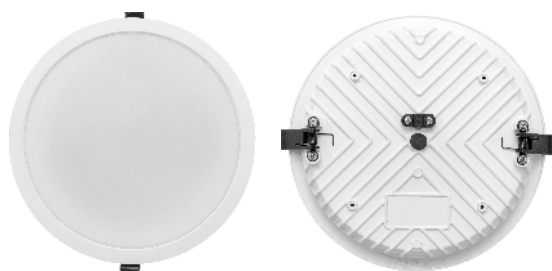

ROUND PANEL LIGHTS

MODELNO
WATTAGE
DIAMETER
CUTOUT

MODELNO	RO8	RO12	RO18	RO24
WATTAGE	8W	12W	18W	24W
DIAMETER	120mm	145mm	170mm	195mm
CUTOUT	100mm	125mm	150mm	175mm

LED DRIVER COLOUR BODY COLOUR LUMENEFFICIENCY MATERIAL
BRIDGELUX PHILIPS/FULHAM/OSRAM LED 3000K/4000K/5000K/6500K WHITE / BLACK 100LM/W ALUMINUMDIECASTING