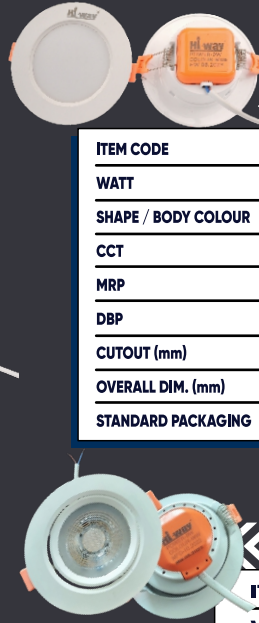

MIRAJ CONCEALED

ITEM CODE	HW-131	HW-132	HW-133
WATT	7W/9W	7W/9W	7W/9W
SHAPE / BODY COLOUR	RD	RD	RD
CCT	WH/WW/NWH	RED/GREEN/BLUE/PINK/ORANGE	3-1 WH+WW/ RGB
MRP	290.00	290.00	368.00
DBP	116	116	147
CUTOUT (mm)	75	75	75
OVERALL DIM. (mm)	110	110	110
STANDARD PACKAGING	50	50	50